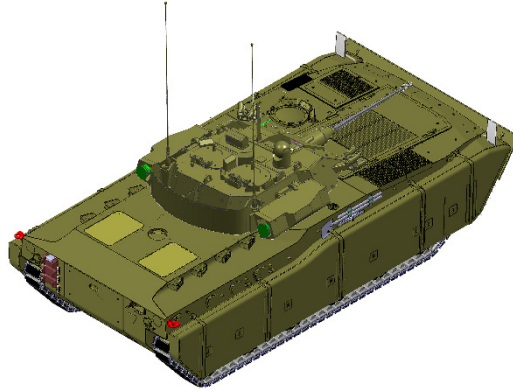

### 1. **LETHALITY**

- ATGM
- Smoke Grenade Launcher
- Main Gun
- Medium Machine Gun(MMG)
- Automatic Grenade Launcher
- Have tank killing capability and other offensive weapon systems

### 2. **MAINTAINABILITY**

- Capable to operate in Any kind of rough terrain
- Fully Tracked Vehicle
- Transportable by In-Service C-17 / I-76 Aircraft, Road/Rail
- Fully Amphibious capabilities with speed of 10 KM/hr Speed