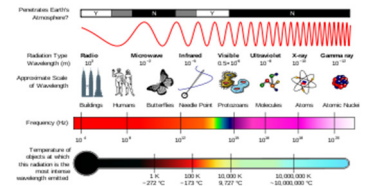

### 1. **LETHALITY**

- ATGM
- Smoke Grenade Launcher
- Main Gun
- Medium Machine Gun(MMG)
- Automatic Grenade Launcher
- Have tank killing capability and other offensive weapon systems

### 4. **SURVIVABILITY**

- Laser Warning System
- Armor Material- Stanag Level IV & above
- CBRN Protection
- Instant fire detection and Suppression system
- Provide covering fire and cover to dismounted soldiers during operations